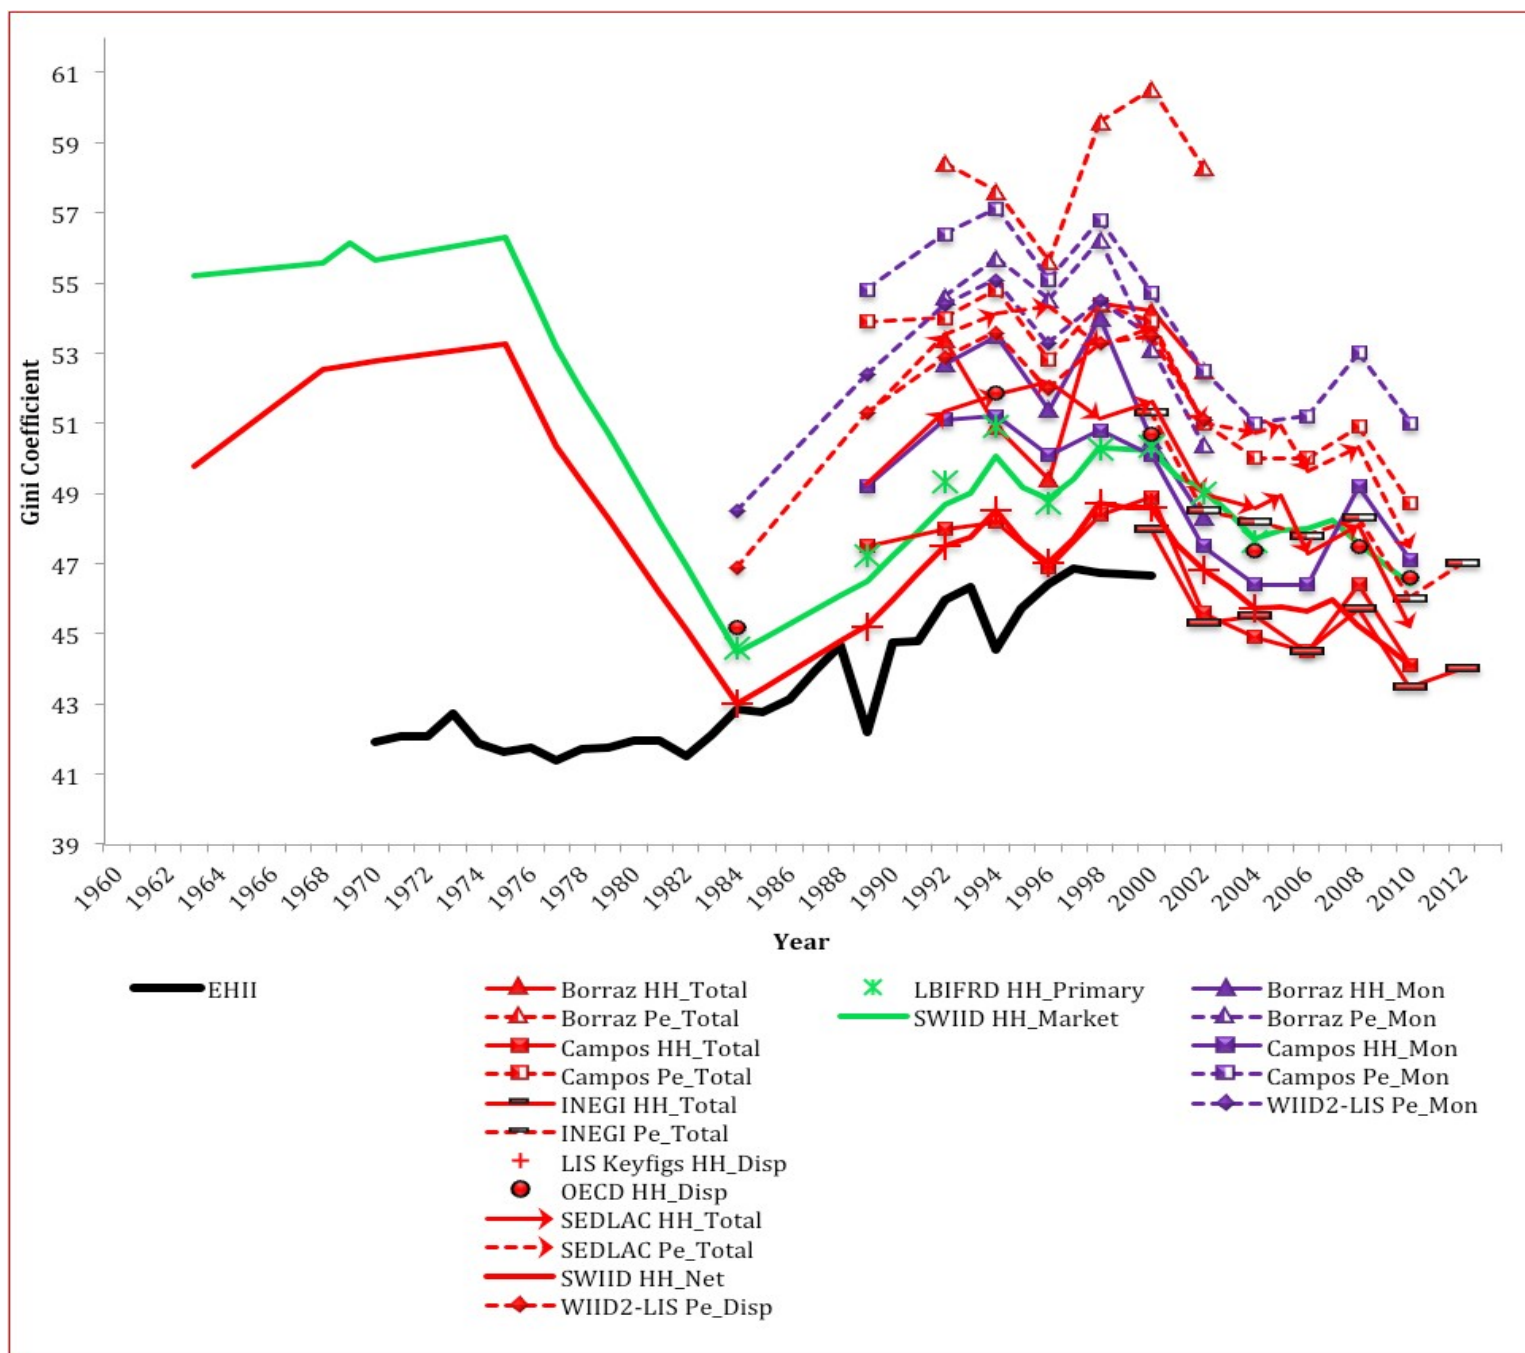

Inequality in the NAFTA Countries

A comparison of measures

James K. Galbraith

LBJ School of Public Affairs
The University of Texas at Austin

University of Texas Inequality Project
Comparisons and Figures by Béatrice Halbach

Canada

Mexico

Some comparative EHI Measures.