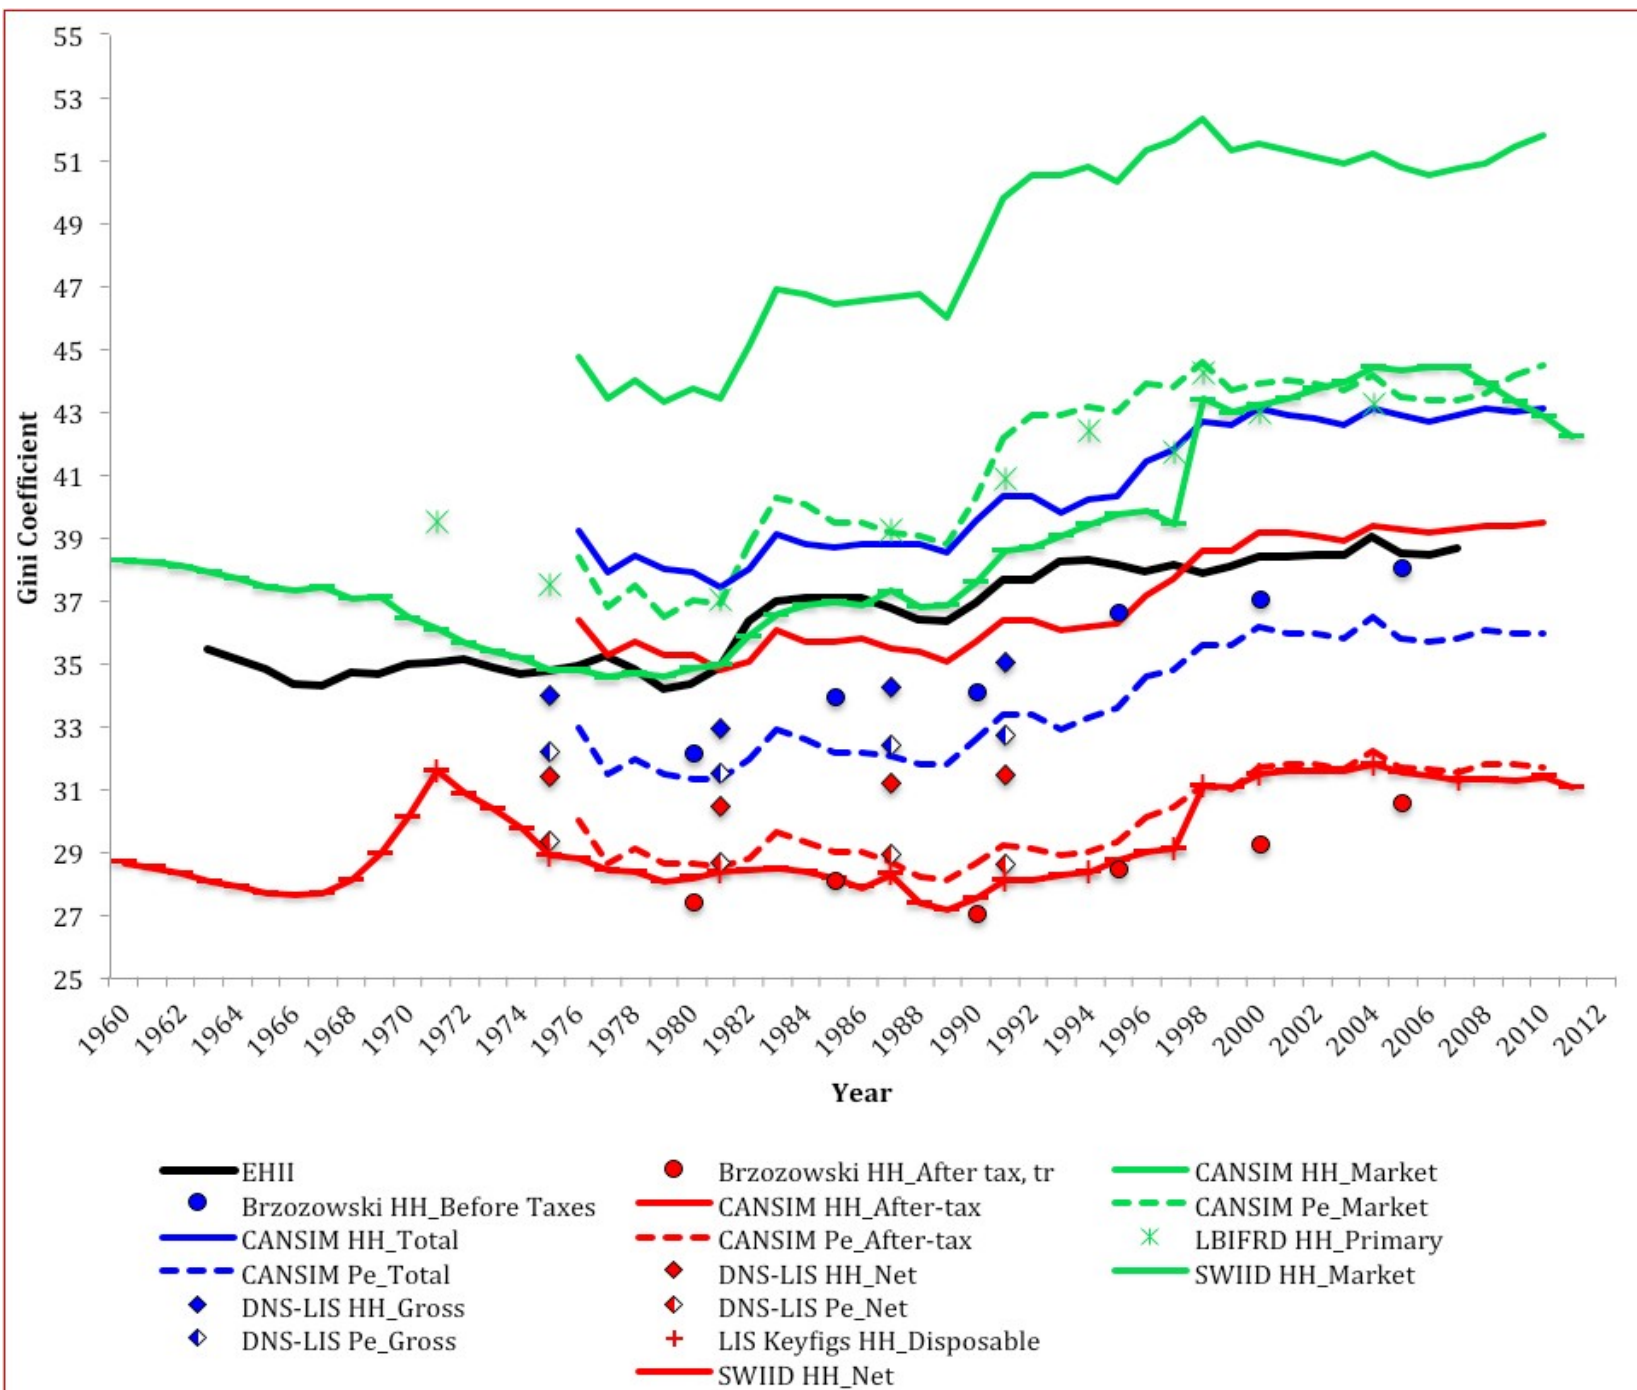

Inequality in the NAFTA Countries

A comparison of measures

James K. Galbraith

LBJ School of Public Affairs
The University of Texas at Austin

University of Texas Inequality Project
Comparisons and Figures by Béatrice Halbach

Canada

Mexico

Some comparative EHI Measures.